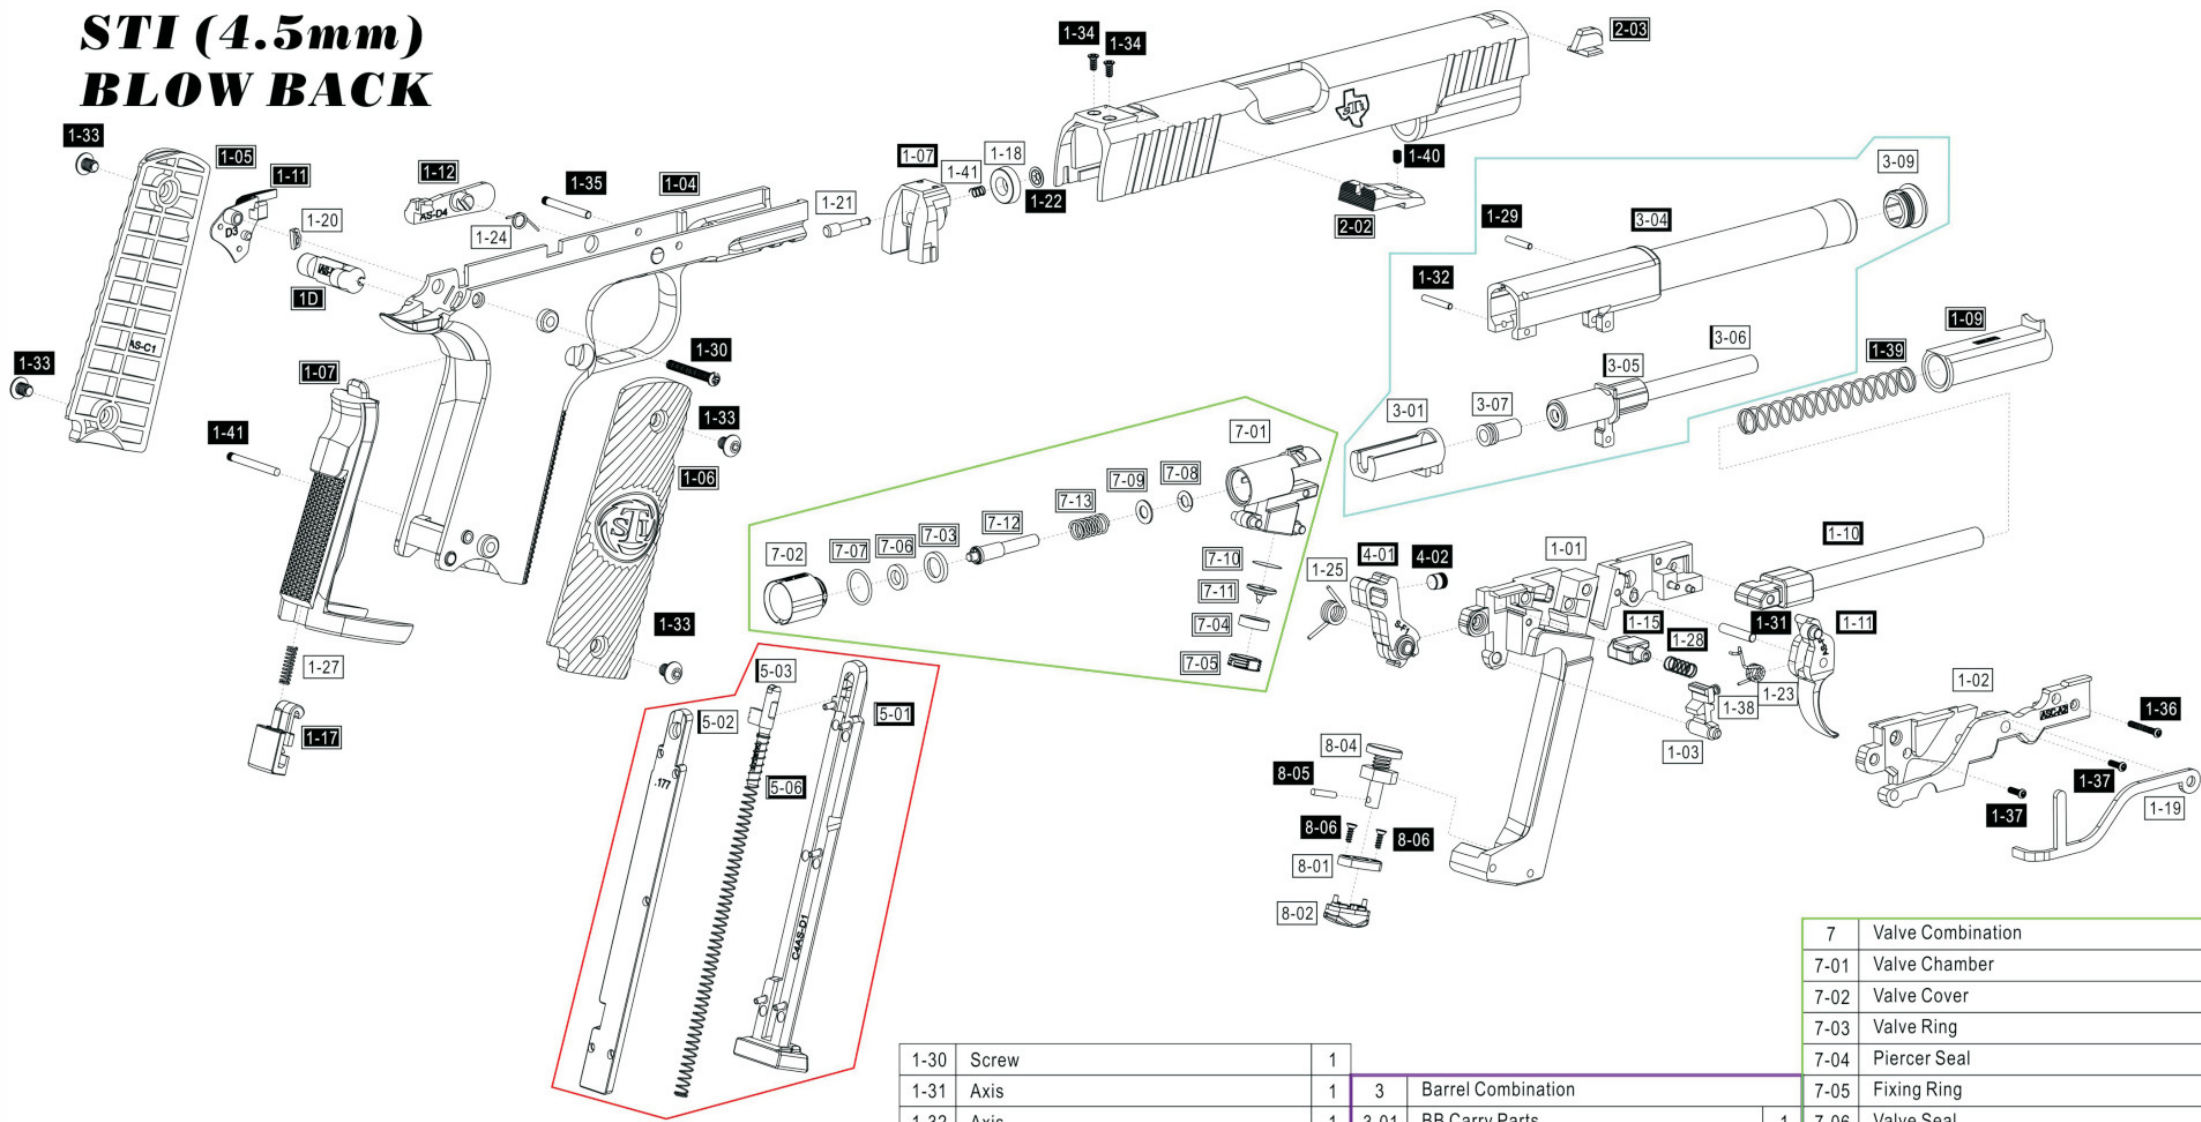

STI (4.5mm) BLOW BACK

1-01	Body Seat	1	1-14	Mag. Catch	1	1-30	Screw	1	3	Barrel Combination	7	Valve Combination	
1-02	Body Cover	1	1-16	Safety Catch	1	1-31	Axis	1	3-01	BB Carry Parts	7-01	Valve Chamber	1
1-03	Hammer Stopper	1	1-17	Back Cover Catch	1	1-32	Axis	1	3-04	Outer Barrel	7-02	Valve Cover	1
1-04	Frame	1	1-18	Rubber Chip	1	1-33	Screw	4	3-05	BB Holder	7-03	Valve Ring	1
1-05	Grip(L)	1	1-19	Trigger Connector	1	1-34	Screw	2	3-06	Internal Barrel	7-04	Piercer Seal	1
1-06	Grip(R)	1	1-20	Safety Catch	1	1-35	Axis	1	3-07	BB Pusher	7-05	Fixing Ring	1
1-07	Back Cover	1	1-21	Fixing Axis	1	1-36	Screw	1	3-09	Barrel Tip	7-06	Valve Seal	1
1-08	Recoil Spring Guide	1	1-22	Washer	1	1-37	Screw	2	1-29	Axis	7-07	O-ring	1
1-09	Recoil Spring Guide Cover	1	1-23	Trigger Spring	1	1-38	Stopper Spring	1	4-01	Hammer	7-08	O-ring	1
1-10	Slide Cover	1	1-24	Slide Stop Spring	1	1-39	Recoil Spring	1	4-02	Attacked Block	7-09	Washer	1
1-11	Trigger	1	1-25	Hammer Spring	1	1-40	Screw	1	5	Mag. Combination	7-10	Filter	1
1-12	Slide Stop	1	1-27	Back Cover Catch Spring	1	1-41	Fixing Axis Spring	1	5-01	Mag. Body	7-11	Piercer	1
			1-28	Safety Catch Spring	1	1-43	Axis	1	5-02	Mag. Cover	7-12	Valve	1
						2-01	Slide	1	5-03	BB Follower	7-13	Valve Spring	1
						2-02	Front Sight	1	5-04	Mag. Base	8	Knob Combination	
						2-03	Aiming Hole	1	8-01	Knob Seat	8-01	Knob Seat	1
									8-02	Knob Cover	8-02	Knob Cover	1
									8-04	Piercing Level Screw	8-04	Piercing Level Screw	1
									8-05	Axis	8-05	Axis	1
									8-06	Screw	8-06	Screw	2