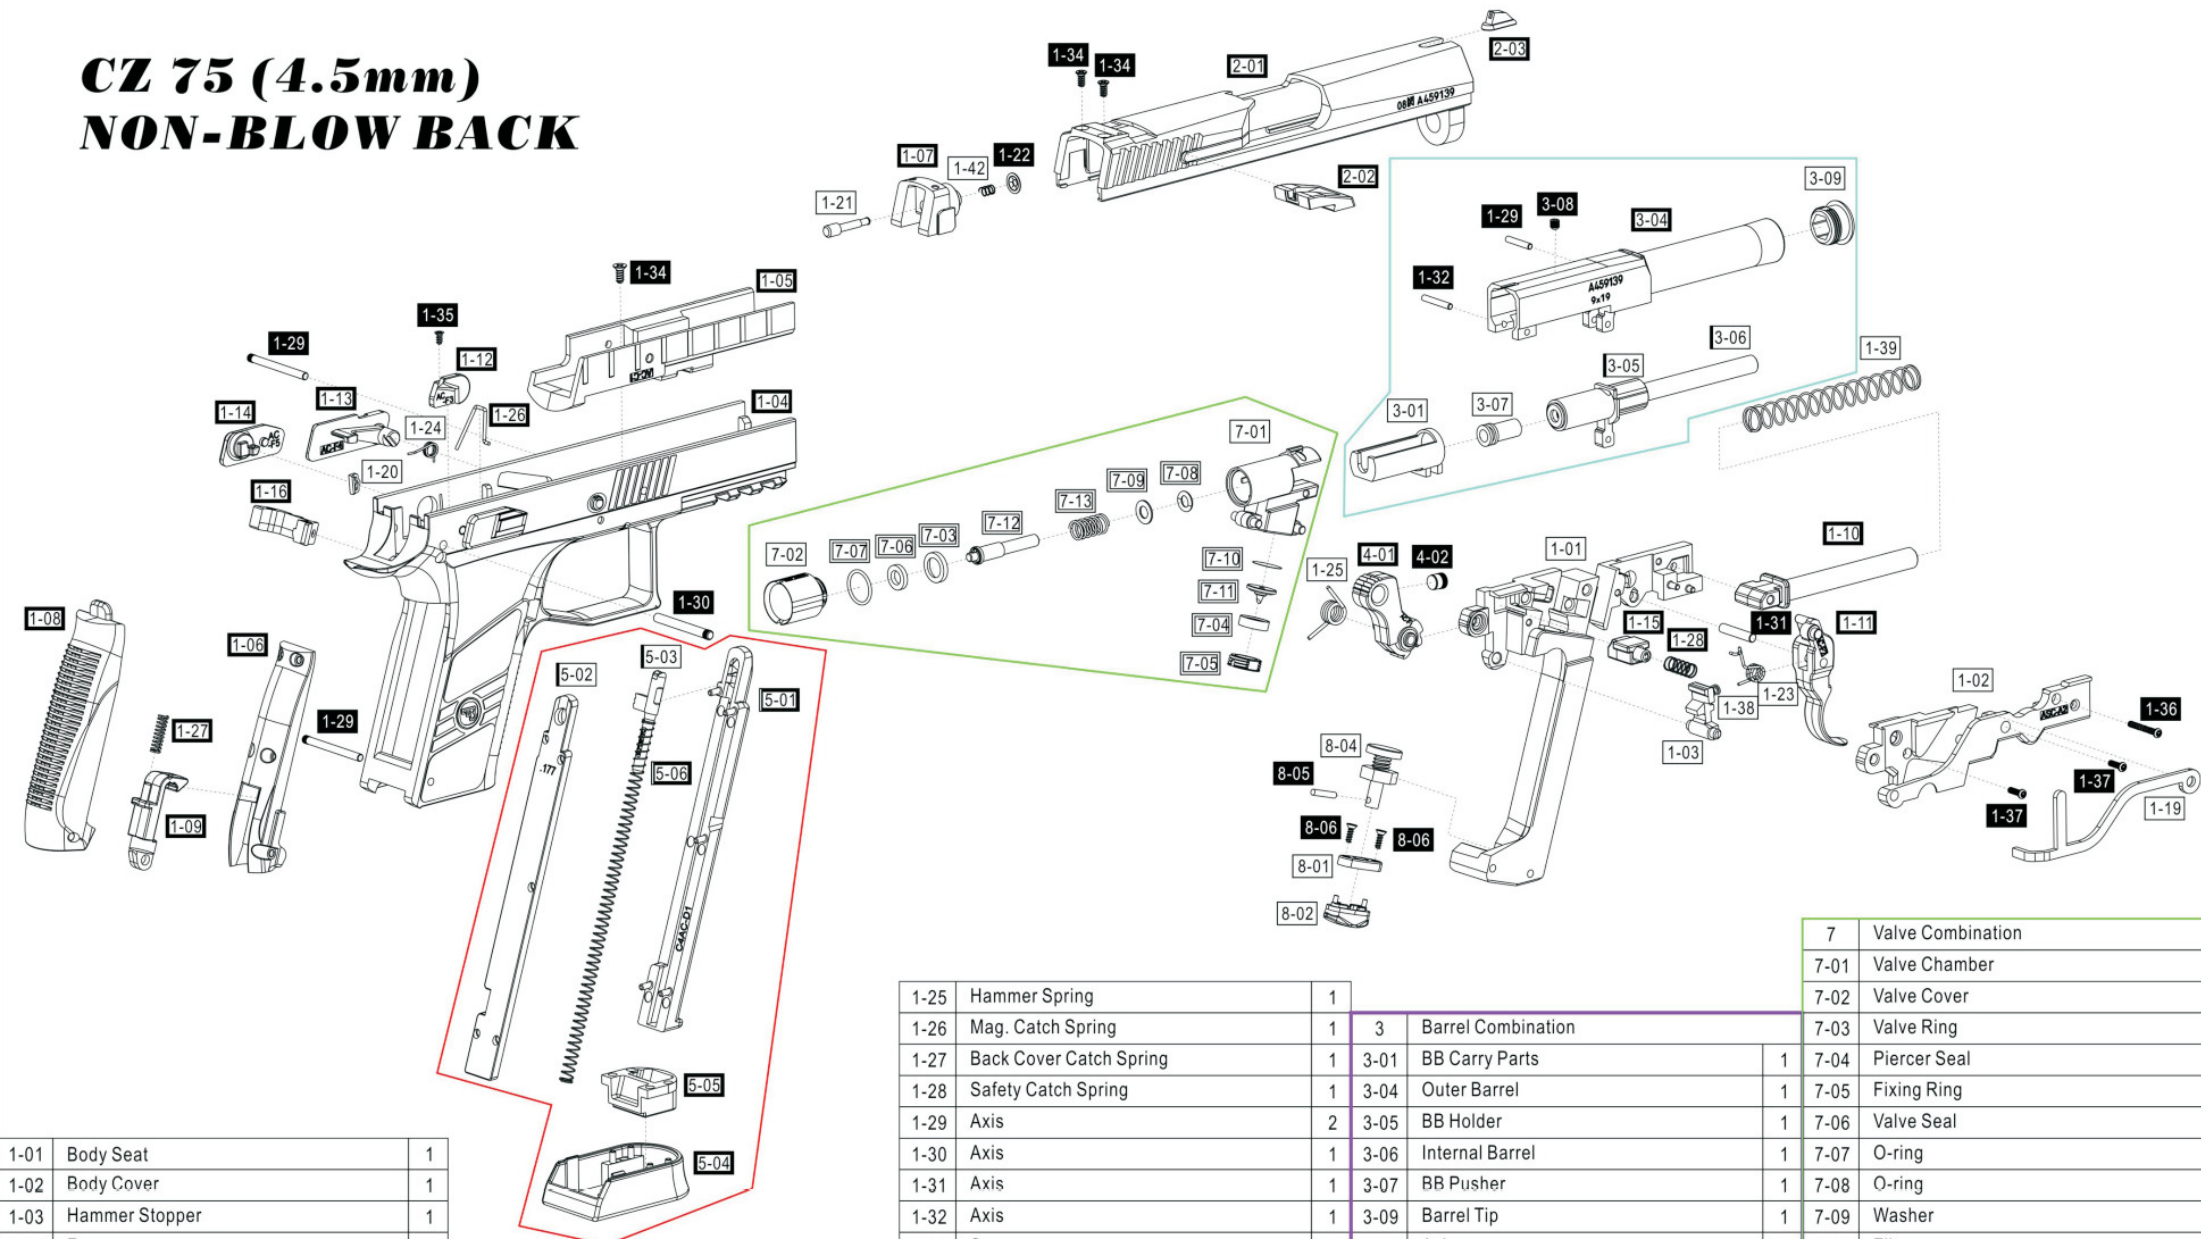

CZ 75 (4.5mm) NON-BLOW BACK

1-01	Body Seat	1
1-02	Body Cover	1
1-03	Hammer Stopper	1
1-04	Frame	1
1-05	Heavy Weight(Front)	1
1-06	Heavy Weight(Back)	1
1-07	Slide Cover	1
1-08	Back Cover	1
1-09	Back Cover Catch	1
1-10	Recoil Spring Guide	1
1-11	Trigger	1
1-12	Safety Level	1
1-13	Slide Stop	1

1-14	Safety	1
1-15	Safety Catch	1
1-16	Mag. Catch	1
1-19	Trigger Connector	1
1-20	Safety Catch	1
1-21	Fixing Axis	1
1-22	Washer	1
1-23	Trigger Spring	1
1-24	Slide Stop Spring	1

1-25	Hammer Spring	1
1-26	Mag. Catch Spring	1
1-27	Back Cover Catch Spring	1
1-28	Safety Catch Spring	1
1-29	Axis	2
1-30	Axis	1
1-31	Axis	1
1-32	Axis	1
1-33	Screw	1
1-34	Screw	3
1-35	Screw	1
1-37	Screw	2
1-38	Stopper Spring	1
1-39	Recoil Spring	1
1-42	Fixing Axis Spring	1
2-01	Slide	1
2-02	Front Sight	1
2-03	Aiming Hole	1

3	Barrel Combination	
3-01	BB Carry Parts	1
3-04	Outer Barrel	1
3-05	BB Holder	1
3-06	Internal Barrel	1
3-07	BB Pusher	1
3-09	Barrel Tip	1
1-29	Axis	1
4-01	Hammer	1
4-02	Attacked Block	1
5	Mag. Combination	
5-01	Mag. Body	1
5-02	Mag. Cover	1
5-03	BB Follower	1
5-04	Mag. Base	1
5-05	Mag. Inner Pad	1
5-06	Mag. Spring	1

7	Valve Combination	
7-01	Valve Chamber	1
7-02	Valve Cover	1
7-03	Valve Ring	1
7-04	Piercer Seal	1
7-05	Fixing Ring	1
7-06	Valve Seal	1
7-07	O-ring	1
7-08	O-ring	1
7-09	Washer	1
7-10	Filter	1
7-11	Piercer	1
7-12	Valve	1
7-13	Valve Spring	1
8	Knob Combination	
8-01	Knob Seat	1
8-02	Knob Cover	1
8-04	Piercing Level Screw	1
8-05	Axis	1
8-06	Screw	2