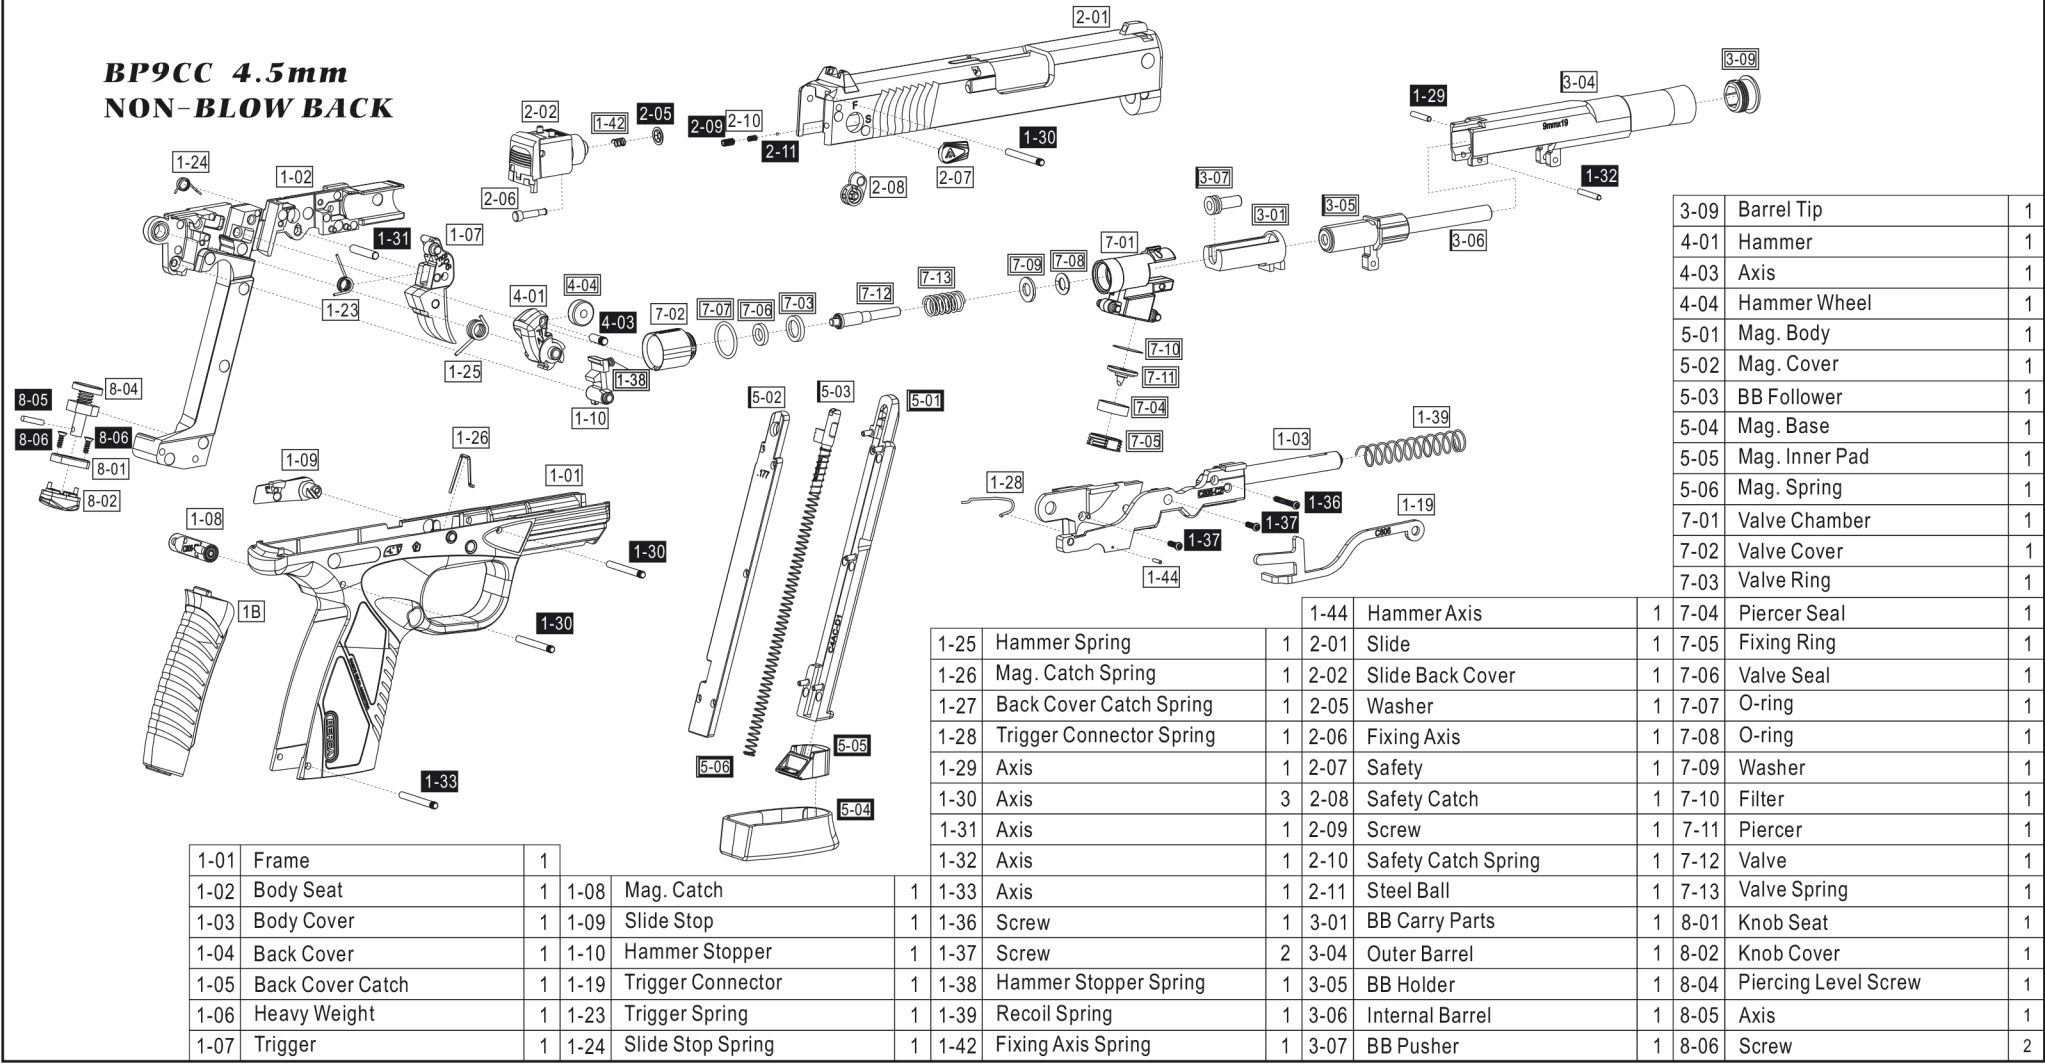

Airgun, GNB, MS, CO2, 4.5mm, BERSA BP9CC - 17300

BP9CC 4.5mm NON-BLOW BACK

1-01	Frame	1
1-02	Body Seat	1
1-03	Body Cover	1
1-04	Back Cover	1
1-05	Back Cover Catch	1
1-06	Heavy Weight	1
1-07	Trigger	1
1-08	Mag. Catch	1
1-09	Slide Stop	1
1-10	Hammer Stopper	1
1-19	Trigger Connector	1
1-23	Trigger Spring	1
1-24	Slide Stop Spring	1

1-25	Hammer Spring	1
1-26	Mag. Catch Spring	1
1-27	Back Cover Catch Spring	1
1-28	Trigger Connector Spring	1
1-29	Axis	1
1-30	Axis	3
1-31	Axis	1
1-32	Axis	1
1-33	Axis	1
1-36	Screw	1
1-37	Screw	2
1-42	Fixing Axis Spring	1
1-44	Hammer Axis	1
2-01	Slide	1
2-02	Slide Back Cover	1
2-05	Washer	1
2-06	Fixing Axis	1
2-07	Safety	1
2-08	Safety Catch	1
2-09	Screw	1
2-10	Safety Catch Spring	1
2-11	Steel Ball	1
3-01	BB Carry Parts	1
3-04	Outer Barrel	1
3-05	BB Holder	1
3-06	Internal Barrel	1
3-07	BB Pusher	1
3-09	Barrel Tip	1
4-01	Hammer	1
4-03	Axis	1
4-04	Hammer Wheel	1
5-01	Mag. Body	1
5-02	Mag. Cover	1
5-03	BB Follower	1
5-04	Mag. Base	1
5-05	Mag. Inner Pad	1
5-06	Mag. Spring	1
7-01	Valve Chamber	1
7-02	Valve Cover	1
7-03	Valve Ring	1
7-04	Piercer Seal	1
7-05	Fixing Ring	1
7-06	Valve Seal	1
7-07	O-ring	1
7-08	O-ring	1
7-09	Washer	1
7-10	Filter	1
7-11	Piercer	1
7-12	Valve	1
7-13	Valve Spring	1
8-01	Knob Seat	1
8-02	Knob Cover	1
8-04	Piercing Level Screw	1
8-05	Axis	1
8-06	Screw	2

3-09	Barrel Tip	1
4-01	Hammer	1
4-03	Axis	1
4-04	Hammer Wheel	1
5-01	Mag. Body	1
5-02	Mag. Cover	1
5-03	BB Follower	1
5-04	Mag. Base	1
5-05	Mag. Inner Pad	1
5-06	Mag. Spring	1
7-01	Valve Chamber	1
7-02	Valve Cover	1
7-03	Valve Ring	1
7-04	Piercer Seal	1
7-05	Fixing Ring	1
7-06	Valve Seal	1
7-07	O-ring	1
7-08	O-ring	1
7-09	Washer	1
7-10	Filter	1
7-11	Piercer	1
7-12	Valve	1
7-13	Valve Spring	1
8-01	Knob Seat	1
8-02	Knob Cover	1
8-04	Piercing Level Screw	1
8-05	Axis	1
8-06	Screw	2